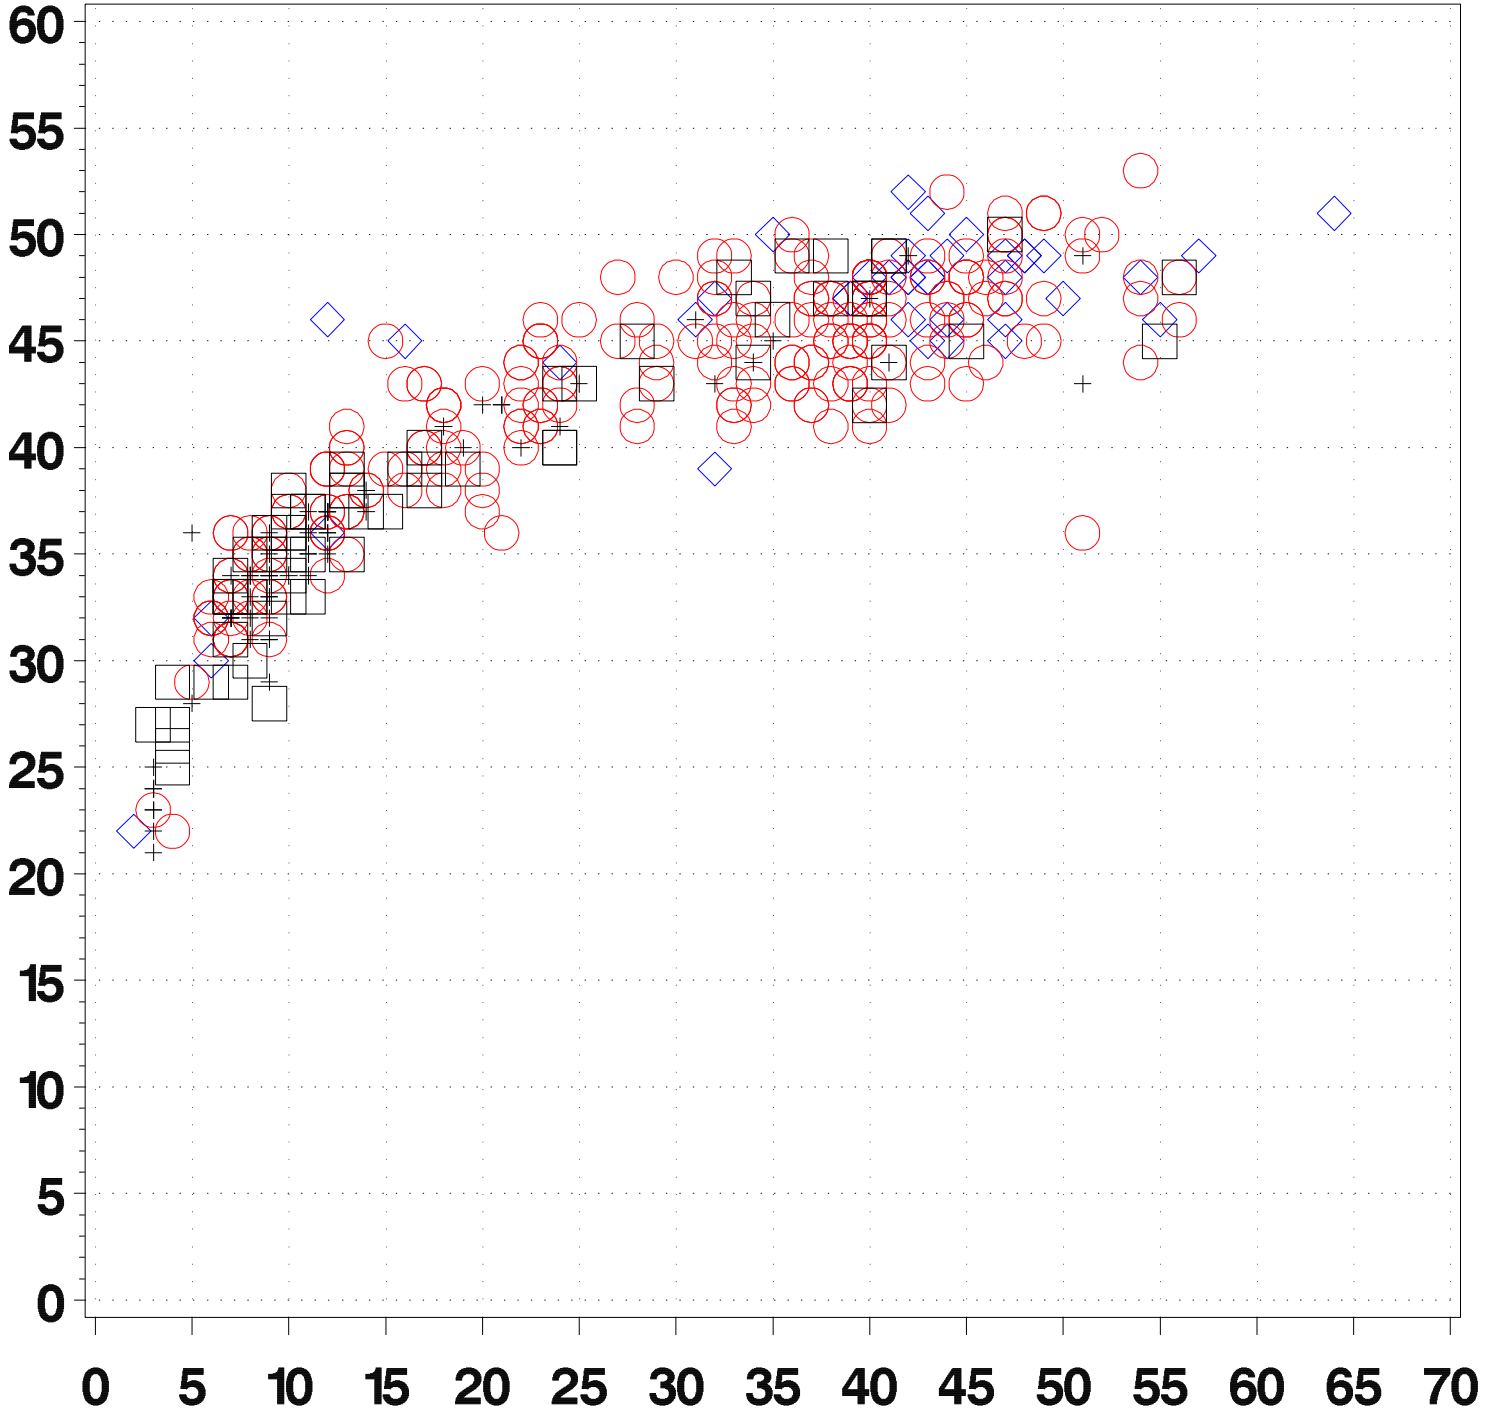

## Black Drum Size at Age 2007 through 2010

SIZE

YEAR

2007

2008

2009

2010